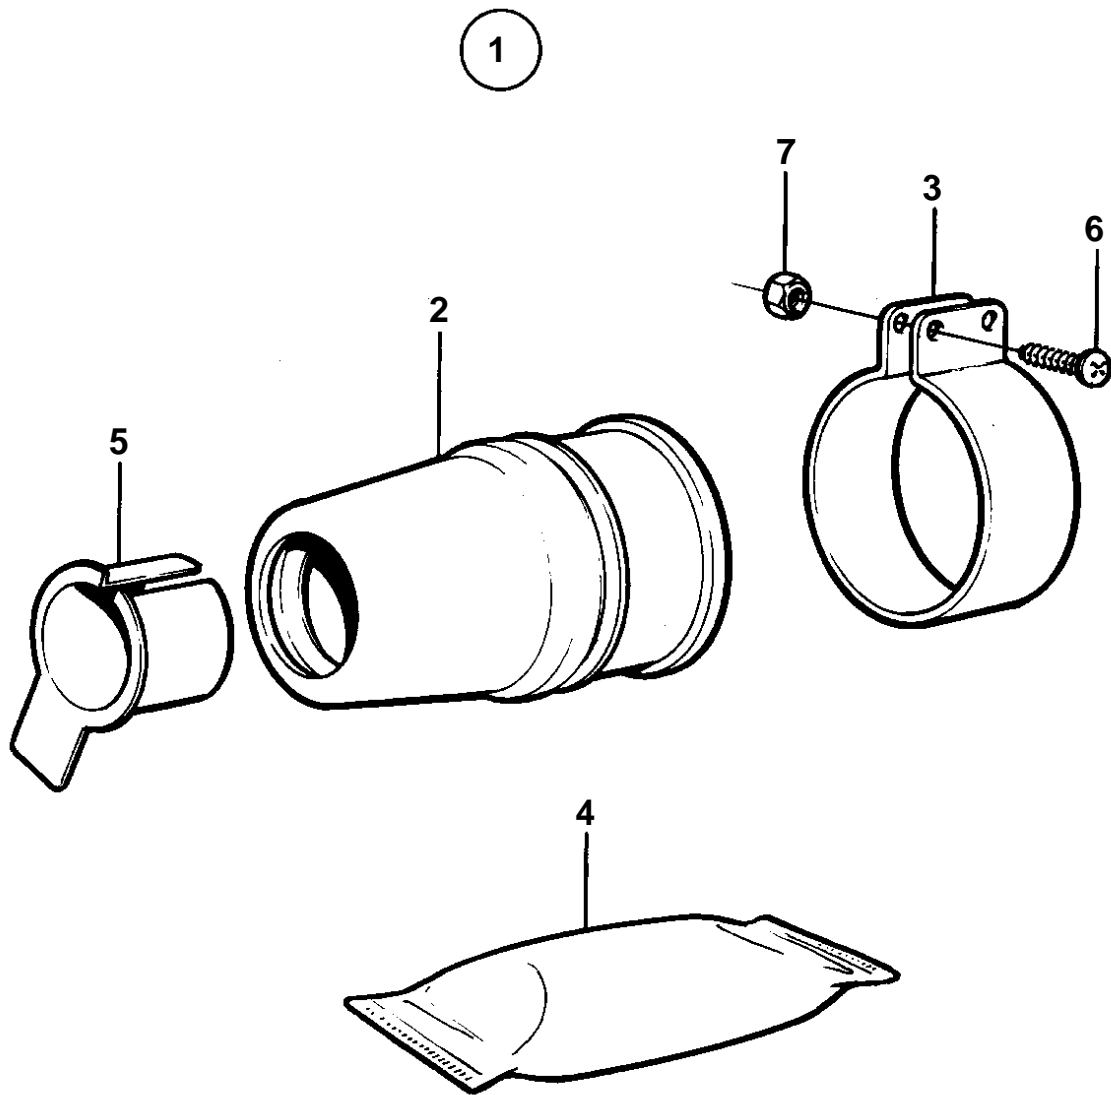

COMMON

6147

COMMON

REF	PART NO.	QTY	DESCRIPTION	SEE SEC.	NOTES
1	828254	1	Seal		D=25mm
			Bulletin P-44-6-1	P-44-6-1-EN	Rubber Stuffing Box
2		1	· Sealing sleeve		
3	828142	1	· Clamp		
4	828250	1	· Grease		
5		1	· Sleeve		
6		2	· Screw		
7	966170	2	· Nut		